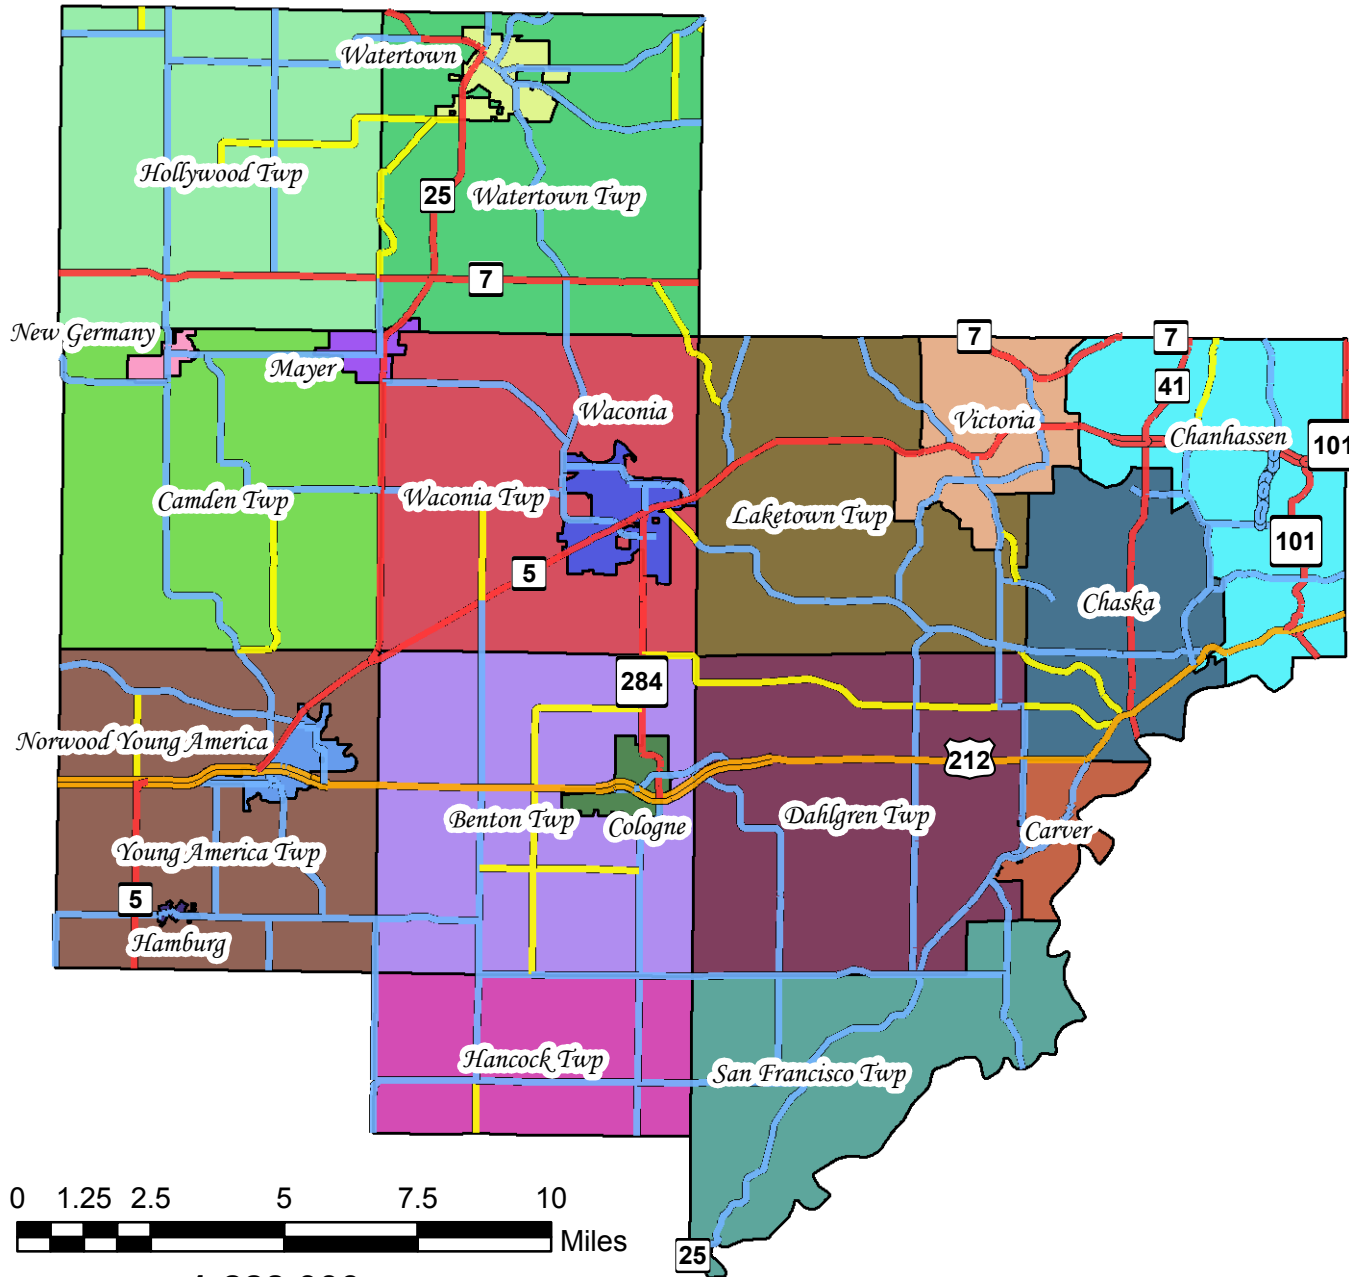

Carver County City and Township Boundaries

Legend

City/Township Boundaries

NAME

- Benton Twp
- Camden Twp
- Carver
- Chanhassen
- Chaska
- Cologne
- Dahlgren Twp
- Hamburg
- Hancock Twp
- Hollywood Twp
- Laketown Twp
- Mayer
- New Germany
- Norwood Young America
- San Francisco Twp
- Victoria
- Waconia
- Waconia Twp
- Watertown
- Watertown Twp
- Young America Twp

CARVER COUNTY

This map was created using Carver County's Geographic Information Systems (GIS), it is a compilation of information and data from various City, County, State and Federal offices. This map is not a surveyed or legally recorded map and is intended to be used as a reference. Carver County is not responsible for any inaccuracies contained herein.