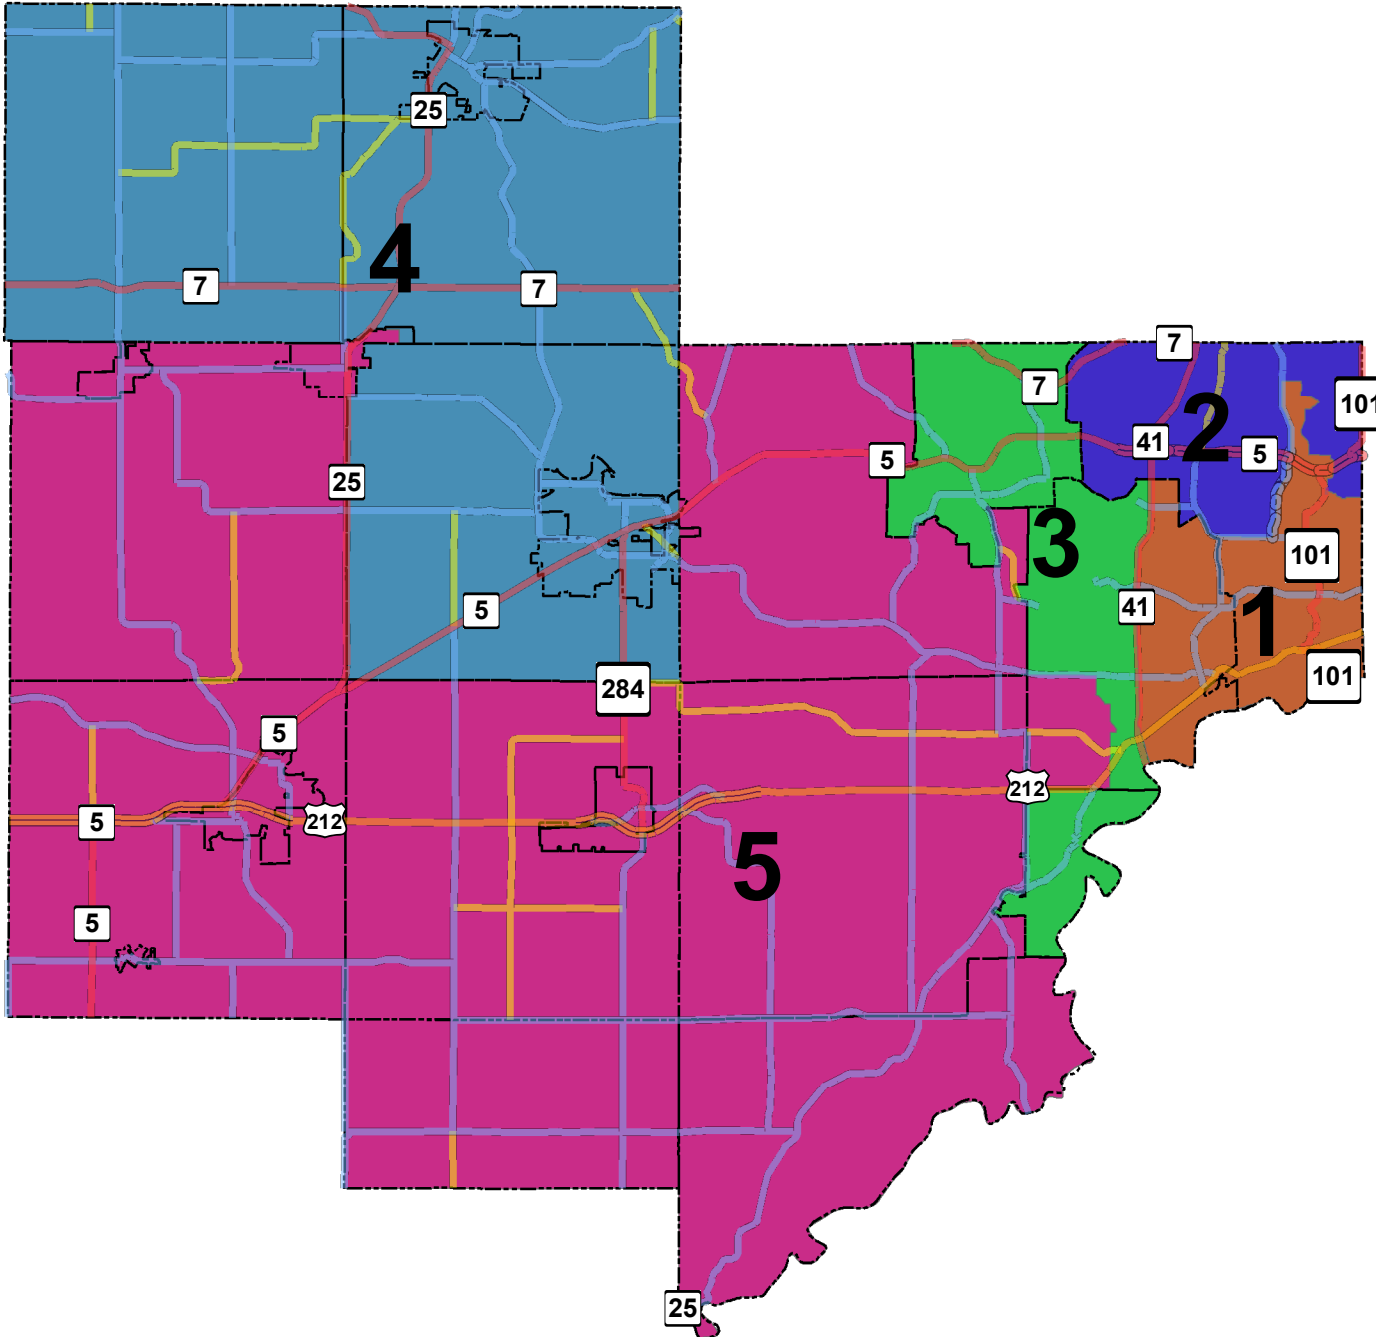

Carver County Commissioner Districts

Commissioner Districts

- District 1
- District 2
- District 3
- District 4
- District 5

City & Township Boundaries

MN Highways

- Divided
- Non-Divided

CSAH

- Divided
- Non-Divided

US Highways

- Divided
- Non-Divided
- County Roads

May 30, 2007